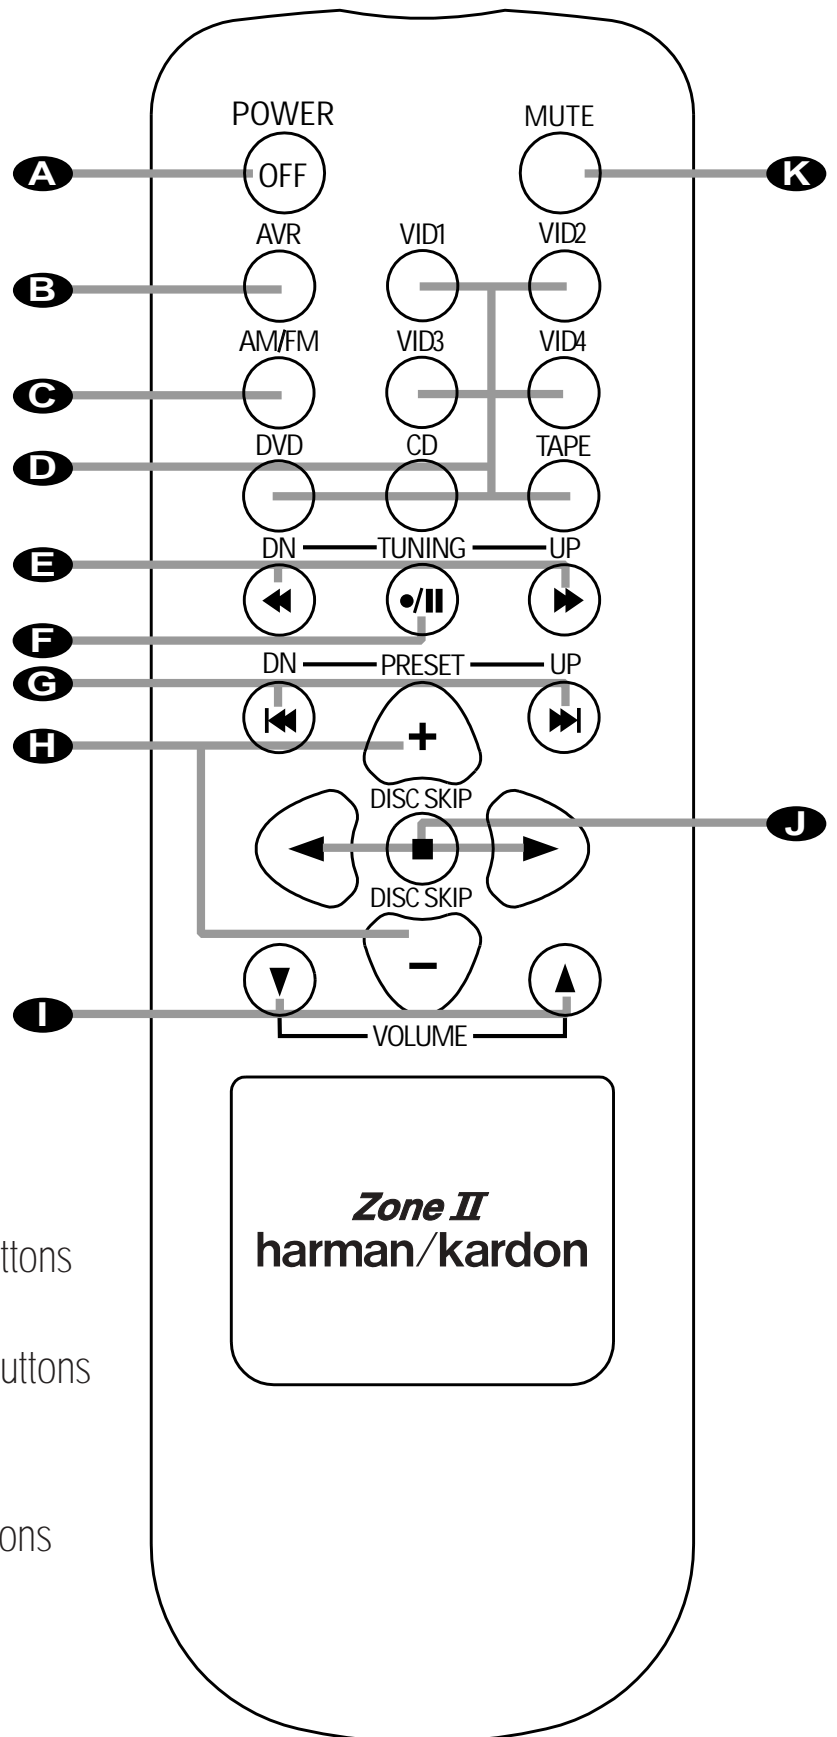

AVR 630 ZONE II REMOTE CONTROL FUNCTIONS

- A** Power Off Button
- B** AVR Selector Button
- C** AM/FM Tuner Selector
- D** Input Selectors
- E** Tuning Up/Down – Fast Play Buttons
- F** Record/Pause Button
- G** Preset Up/Down – Track Skip Buttons
- H** Disc Skip Buttons
- I** Volume Up/Down Buttons
- J** Play Forward/Reverse/Stop Buttons
- K** Mute Button